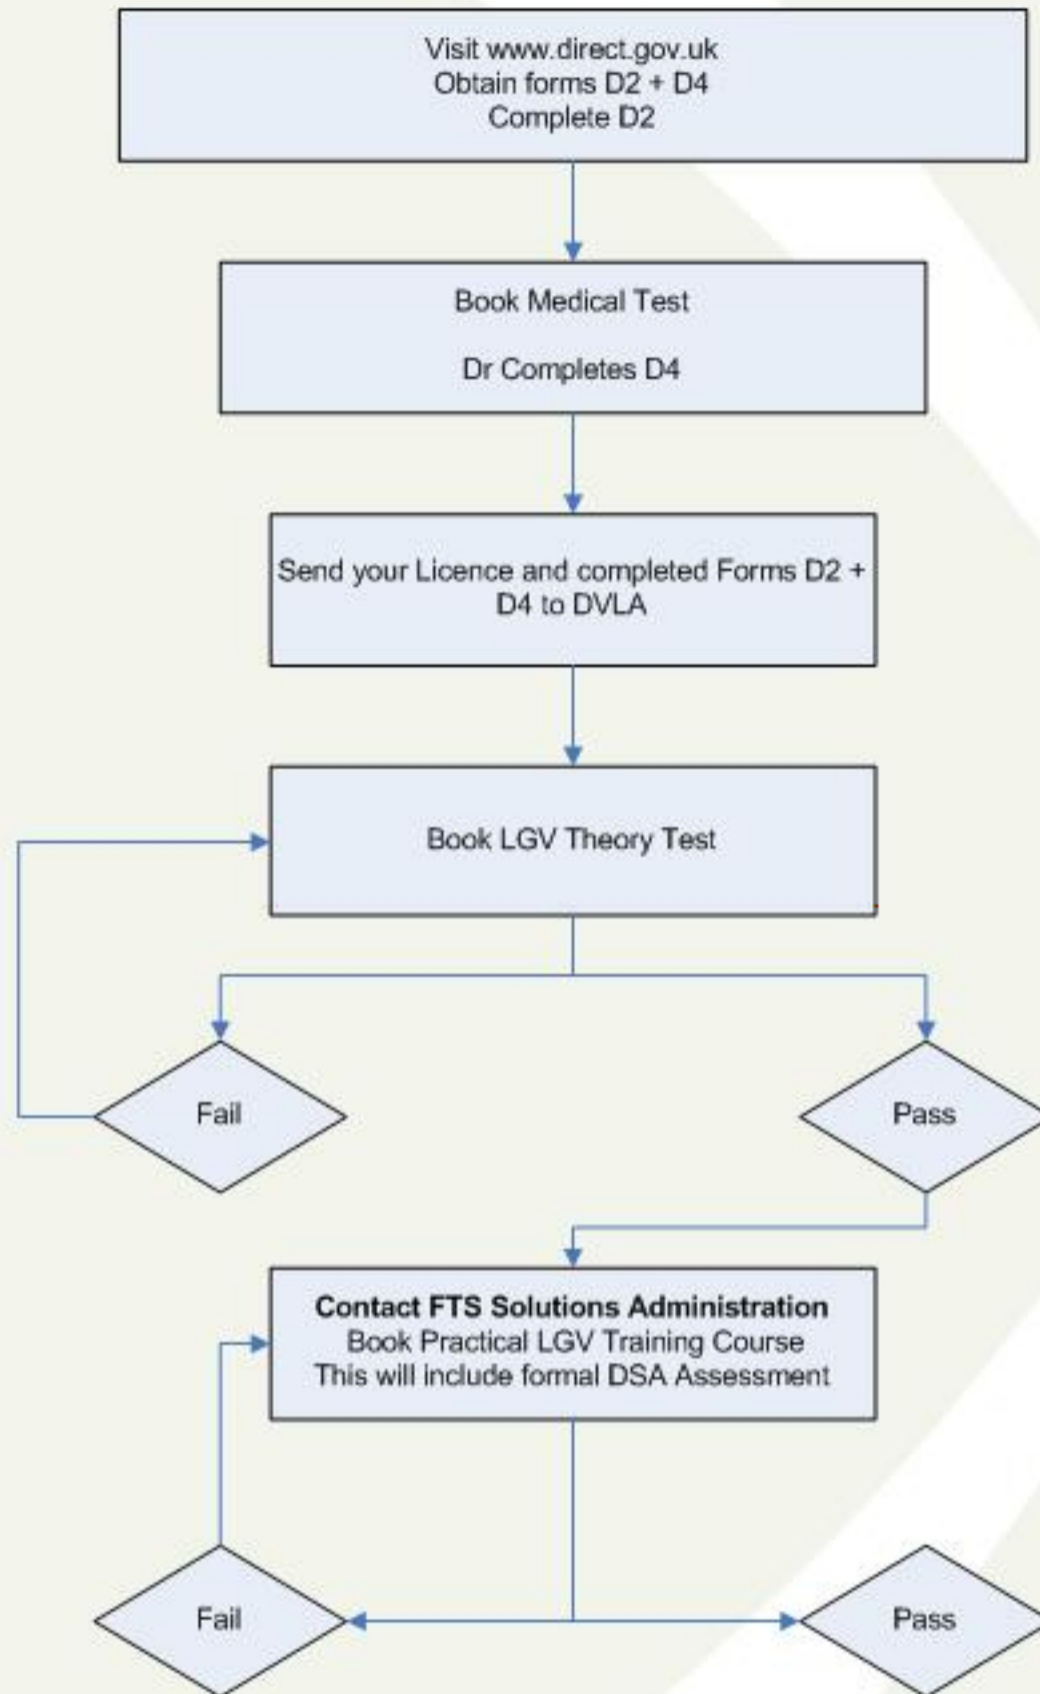

The C1 and D1 Application Process

Remember If you encounter any problems or have any concerns about the process.
Call FTS support on 0800 988 435